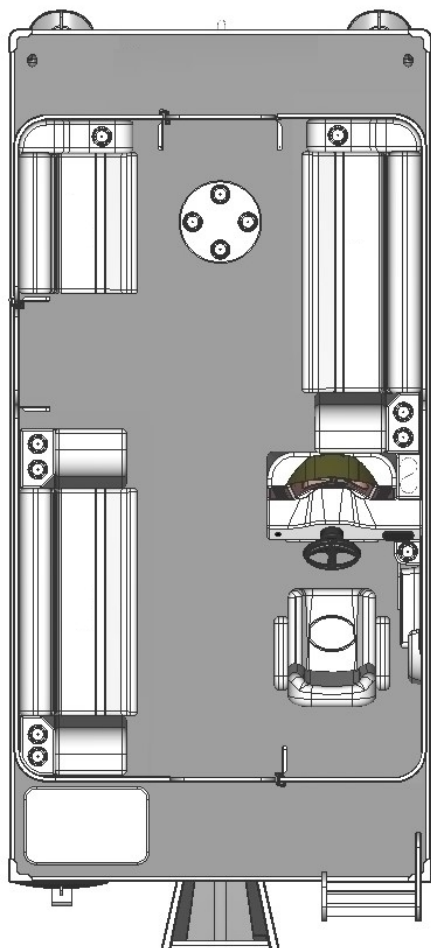

Qwest Adventure

816 CTR

2018 Specifications

Pontoon Length.....	15' 11"
Deck Size.....	7' 6" x 15' 2"
Overall Length.....	16' 10"
Length Inside Rails.....	11' 9"
Overall Width.....	91"
Pontoon Diameter.....	23"
Pontoon Wall Thickness.....	.080"
Maximum Horsepower.....	50 HP
Maximum Weight Capacity.....	1,565 lbs.
Maximum Person Capacity.....	7/1,020 lbs.
Approximate Dry Weight.....	1,250 lbs.
Tube Center to Tube Center.....	67"
Inside of Tube to Inside of Tube.....	44"

HELM

- Deluxe Fiberglass Helm Stand with Molded Kick Panel
- Wood Grain Dash with Tachometer, Volt Gauge, Switches
- Prospec Mini Stereo System with Bluetooth Audio, (2) Prospec Speakers, and MP3 Plug
- Humminbird PiranhaMAX 4 Color Fish Finder
- Stainless Steel Steering Wheel
- Windshield with Quick Release Hardware
- 12 Volt Receptacle
- Adjustable Tilt Steering

INTERIOR

- 37" Front Port Side Bench with Arm
- 58" Front Starboard Side Bench with Arm
- Layback with Storage in Front of Helm
- 48" Rear Port Side Bench
- (2) Laybacks with Storage on Rear Port Side Bench
- Deluxe Captain's Seat with Folding Arms and Sliding Pedestal
- Soft Touch X-Padded Back Vinyl's
- Plastic Seat Bases with Custom Floor Matting
- Ultra-Flow Seat Ventilation

EXTERIOR

- Rear Fuel Box with Cushion Lid
- Rigid Dent Resistant Panels
- 23" Diameter Pontoons with Full Length Keel
- 7.5' x 7' Bimini Top with Storage Boot
- Robust Aluminum Rear Entry Ladder
- LED Navigation Lights
- Stainless Steel Mooring Cleats
- Durable Vinyl Floor
- Composite Rail Spacers
- Anodized Rub Rail & Aluminum Corners
- Deluxe 3-D Style Graphics
- Quick Release Aluminum Bimini Hardware
- Bimini Fabric with 5 Year Warranty
- Deutsch Waterproof Wiring Connectors
- Heavy Duty Gate Latches and Pinch Protectors
- Lifetime Warranty Treated Plywood Decking
- Battery Disconnect