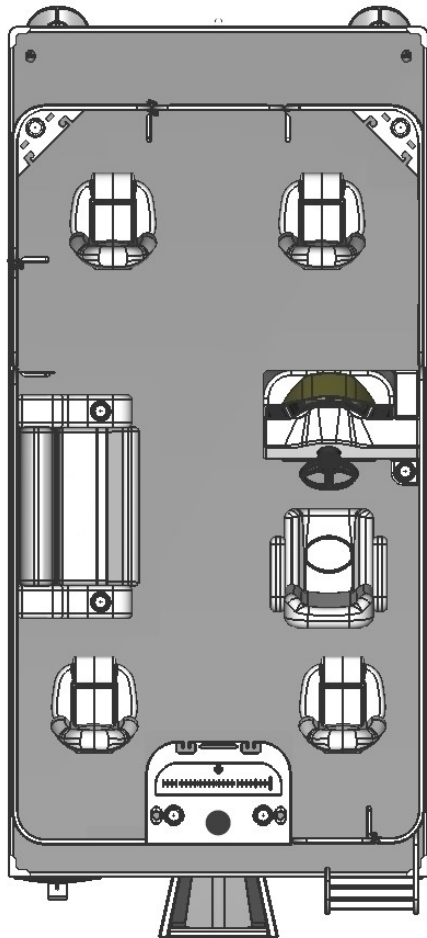

Qwest Adventure

816 VX Fish

2018 Specifications

Pontoon Length.....	15' 11"
Deck Size.....	7' 6" x 15' 2"
Overall Length.....	16' 10"
Length Inside Rails.....	13' 1"
Overall Width.....	91"
Pontoon Diameter.....	23"
Pontoon Wall Thickness.....	.080"
Maximum Horsepower.....	50 HP
Maximum Weight Capacity.....	1,565 lbs.
Maximum Person Capacity.....	7/1,020 lbs.
Approximate Dry Weight.....	1,250 lbs.
Tube Center to Tube Center.....	67"
Inside of Tube to Inside of Tube.....	44"

HELM

- Deluxe Fiberglass Helm Stand with Molded Kick Panel
- Wood Grain Dash with Tachometer, Volt Gauge, Switches
- Prospec Mini Stereo System with Bluetooth Audio, (2) Prospec Speakers, and MP3 Plug
- Humminbird PiranhaMAX 4 Color Fish Finder
- Stainless Steel Steering Wheel
- Windshield with Quick Release Hardware
- 12 Volt Receptacle
- Adjustable Tilt Steering

INTERIOR

- (2) Front Folding Fishing Seats with Removable Pedestals
- Front Rod/Cup Holder Assemblies
- 47" Port Side Bench with Arms
- Deluxe Captain's Seat with Folding Arms and Sliding Pedestal
- (2) Rear Folding Fishing Seats with Removable Pedestals
- Rear Fish Station with LIVEWELL and Rod Holders
- Soft Touch X-Padded Back Vinyl's
- Plastic Seat Bases with Custom Floor Matting
- Ultra-Flow Seat Ventilation

EXTERIOR

- Rigid Dent Resistant Panels
- 23" Diameter pontoons with Full Length Keel
- 7.5' x 7' Bimini Top with Storage Boot
- Robust Aluminum Rear Entry Ladder
- LED Navigation Lights
- Stainless Steel Mooring Cleats
- Durable Vinyl Floor
- Composite Rail Spacers
- Anodized Rub Rail & Aluminum Corners
- Deluxe 3-D Style Graphics
- Quick Release Aluminum Bimini Hardware
- Bimini Fabric with 5 Year Warranty
- Deutsch Waterproof Wiring Connectors
- Heavy Duty Gate Latches and Pinch Protectors
- Lifetime Warranty Treated Plywood Decking
- Battery Disconnect