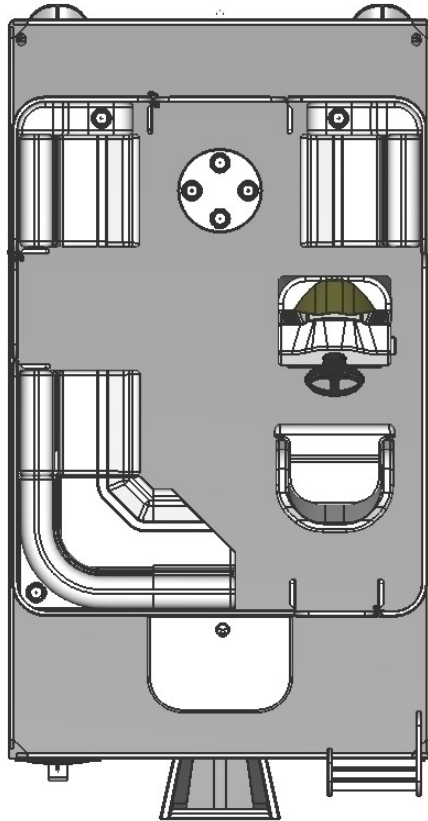

7514 CR

2018 Specifications

Pontoon Length.....	13' 11"
Deck Size.....	7' 6" x 13' 2"
Overall Length.....	14' 10"
Length Inside Rails.....	9' 0"
Overall Width.....	91"
Pontoon Diameter.....	23"
Pontoon Wall Thickness.....	.080"
Maximum Horsepower.....	30 HP
Maximum Weight Capacity.....	1,335 lbs.
Maximum Person Capacity.....	6/900 lbs.
Approximate Dry Weight.....	1,050 lbs.
Tube Center to Tube Center.....	67"
Inside of Tube to Inside of Tube.....	44"

HELM

- Fiberglass Helm with Molded Kick Panel
- Deluxe 5-Switch Panel with Harness
- Stainless Steel Steering Wheel
- Windshield with Quick Release Hardware

INTERIOR

- 31" Front Bench Seats with Arms
- 22" Rear Port Bench
- Radius Corner Bench
- Bucket Style Captains' Seat on Adjustable Sliding Pedestal
- Soft Touch X-Panded Back Vinyls
- Plastic Seat Bases with Custom Floor Matting
- Round Table with Flush Mount Pedestal
- Ultra-Flow Seat Ventilation

EXTERIOR

- Rigid Dent Resistant Panels
- 23" Diameter Pontoons with Full Length Keel
- 7.5' x 7' Bimini Top with Storage Boot
- Robust Aluminum Rear Entry Ladder
- LED Navigation Lights
- Mooring Cleats
- Durable Vinyl Floor
- Composite Rail Spacers
- Anodized Rails and Rub Rail
- Deluxe 3-D Style Graphics
- Quick Release Aluminum Bimini Hardware
- Bimini Fabric with 5 Year Warranty
- Deutsch Waterproof Wiring Connectors
- Heavy Duty Gate Latches and Pinch Protectors
- Lifetime Warranty Treated Plywood Decking
- Battery Disconnect