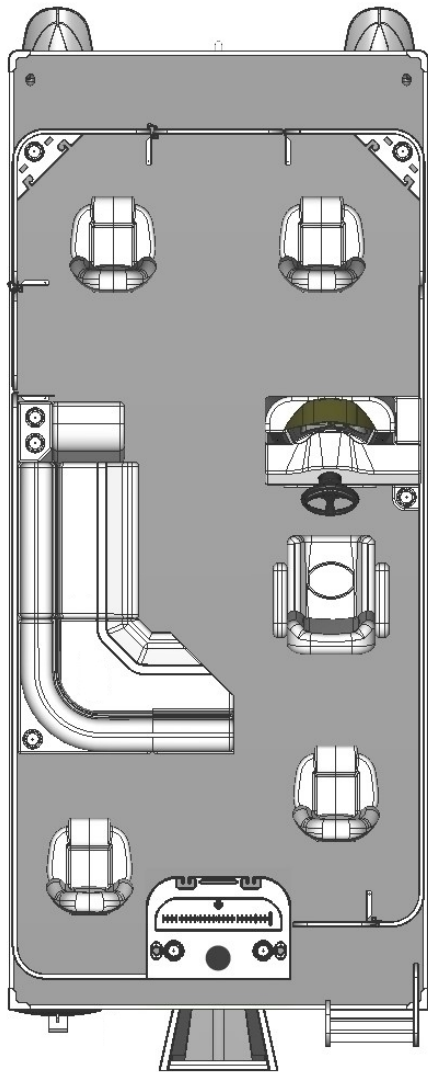

## 818 VX Fish

### 2018 Specifications

Pontoon Length.....	18'5"
Deck Size.....	8'0" x 17'2"
Overall Length.....	19'2"
Length Inside Rails.....	15'0"
Overall Width.....	97"
Pontoon Diameter.....	24"
Pontoon Wall Thickness.....	.090"
Maximum Horsepower.....	75 HP
Maximum Weight Capacity.....	1,900 lbs.
Maximum Person Capacity.....	8/1,180 lbs.
Approximate Dry Weight.....	1,500 lbs.
Tube Center to Tube Center.....	72"
Inside of Tube to Inside of Tube.....	48"

### INTERIOR

- (2) Front Folding Fishing Seats with Removable Pedestals
- Front Rod/Cup Holder Assemblies
- 33" Rear Port Side Bench
- Layback with Storage on Rear Port Side Bench
- Radius Corner Bench with Tackle Storage Box
- Deluxe Captain's Seat with Folding Arms and Sliding Pedestal
- (2) Rear Folding Fishing Seats with Removable Pedestals
- Rear Fish Station with LIVEWELL and Rod Holders
- Soft Touch X-Panded Back Vinyl's
- Plastic Seat Bases with Custom Floor Matting
- Ultra-Flow Seat Ventilation

### EXTERIOR

- Rigid Dent Resistant Panels
- 24" Diameter Pontoons with Full Length Keel
- 8' x 7' Bimini Top with Storage Boot
- Robust Aluminum Rear Entry Ladder
- LED Navigation Lights
- Stainless Steel Mooring Cleats
- Durable Vinyl Floor
- Composite Rail Spacers
- Anodized Rub Rail & Aluminum Corners
- Deluxe 3-D Style Graphics
- Quick Release Aluminum Bimini Hardware
- Bimini Fabric with 5 Year Warranty
- Deutsch Waterproof Wiring Connectors
- Heavy Duty Gate Latches and Pinch Protectors
- Lifetime Warranty Treated Plywood Decking
- Battery Disconnect